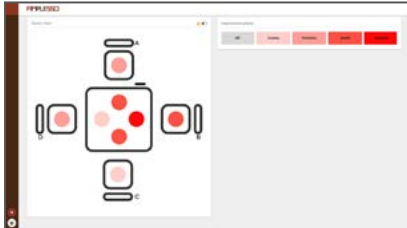

FAUSTINA E AURELIO

HOW TO USE THE SYSTEM

The management of the heating system takes place through portable hardware (tablet or similar) and by management software (owner) in **Wi-Fi mode**.

The table and the chairs can be set independently on **4 different temperature levels**: Cortina, Portofino, Amalfi and Taormina, depending on costumers needs.

Once you have logged into the control panel it is possible to name the tables (for example in relation to their position) and manage them from the graphical screen (intuitive) dedicated to the **single table**, or eventually for **groups of tables** or even **all together** (for example opening and closing of the diner).

Login screen to temperature management system (login)

Management screen of one unit:
1 table and 4 chairs

Management screen of multiple units or eventually of the whole place.

Management screen of multiple units:
1 table and 4 chairs (on smartphone)

AMPLESSO It is a project by **COMMODO SRL.COM**

Amplesso s. m. [dal lat. amplexus -us, der. di amplecti «abbracciare»] - letterale: Abbraccio
raddoppiò n.m. [from the Latin amplexus - us, der. of amplecti «embrace»] - literal: Embrace