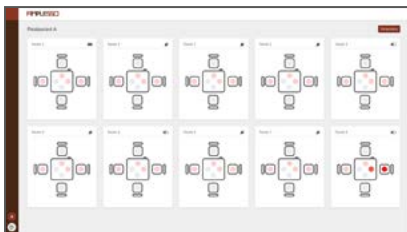

## HOW TO USE THE SYSTEM

The management of the heating system takes place through portable hardware (tablet or similar) and by management software (owner) in **Wi-Fi mode**.

The table and the chairs can be set independently on **4 different temperature levels**: Cortina, Portofino, Amalfi and Taormina, depending on costumers needs.

Once you have logged into the control panel it is possible to name the tables (for example in relation to their position) and manage them from the graphical screen (intuitive) dedicated to the **single table**, or eventually for **groups of tables** or even **all together** (for example opening and closing of the diner).

Login screen to temperature management system (login)

Management screen of one unit:  
1 table and 4 chairs

Management screen of multiple units or eventually of the whole place.

Management screen of multiple units:  
1 table and 4 chairs (on smartphone)