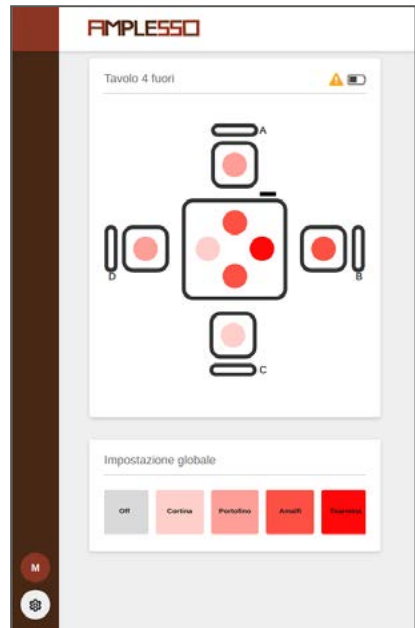

Once you have logged into the control panel it is possible to name the tables (for example in relation to their position) and manage them from the graphical screen (intuitive) dedicated to the **single table**, or eventually for **groups of tables** or even **all together** (for example opening and closing of the diner).

Login screen to temperature management system (login)

Management screen of one unit:  
1 table and 4 chairs

Management screen of multiple units or eventually of the whole place.

Management screen of multiple units:  
1 table and 4 chairs (on smartphone)