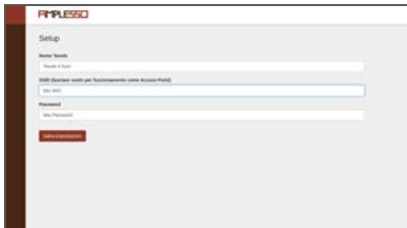

FAUSTINA E AURELIO

HOW TO USE THE SYSTEM

The management of the heating system takes place through portable hardware (tablet or similar) and by management software (owner) in **Wi-Fi mode**.

The table and the chairs can be set independently on **4 different temperature levels**: Cortina, Portofino, Amalfi and Taormina, depending on costumers needs.

Once you have logged into the control panel it is possible to name the tables (for example in relation to their position) and manage them from the graphical screen (intuitive) dedicated to the **single table**, or eventually for **groups of tables** or even **all together** (for example opening and closing of the diner).

Login screen to temperature management system (login)

Management screen of one unit:
1 table and 4 chairs